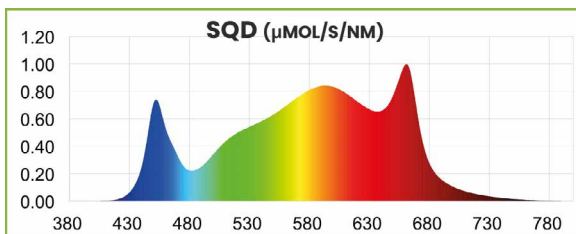

SPECIFICATION DIAGRAM