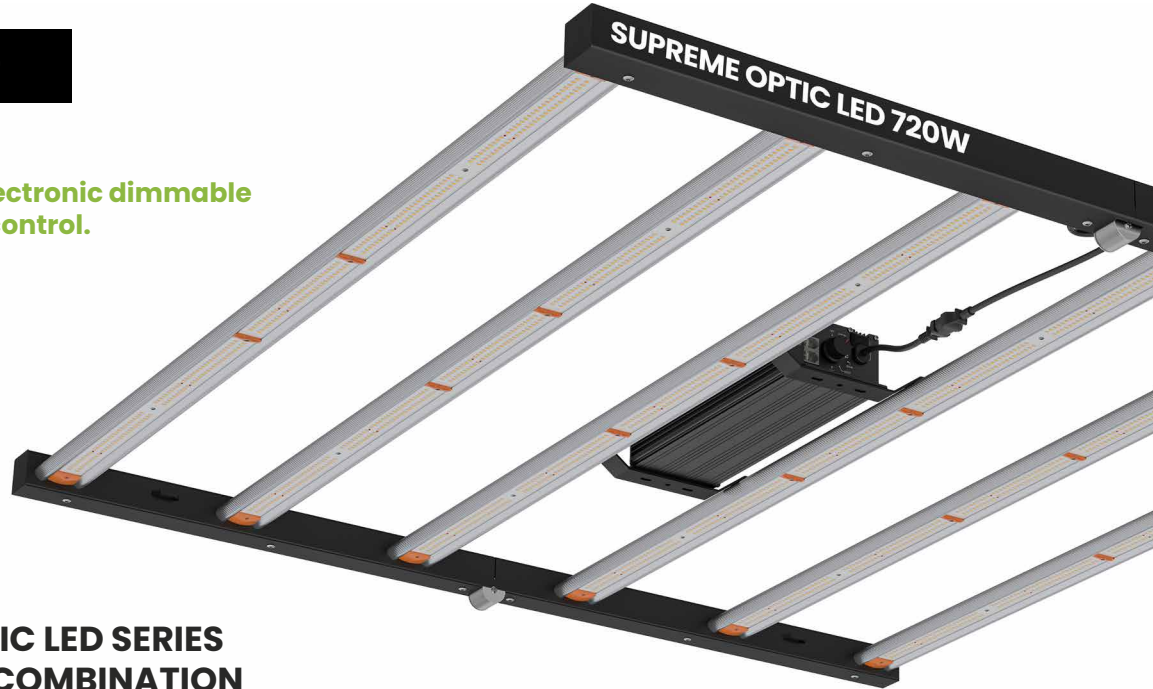

SUPREME OPTIC LED 720W FULL SPECTRUM

Art code
C8SUP0100024

DIMMABLE 6 BAR LED FIXTURE WITH ELECTRONIC DIMMABLE BALLAST.

OPTIC 720W LED

Powerd and controlled by:
The Supreme OPTIC electronic dimmable LED ballast with PWM control.

THE SUPREME OPTIC LED SERIES OFFERS AN IDEAL COMBINATION OF FULL-SPECTRUM WHITE LED DIODES AND RED LED DIODES.

This versatile blend provides an optimal light spectrum suitable for every stage of growth and flower. The unique combination of white and red LEDs gives a relatively high abundance of bluish light. This blue light maintains a compact and tightly clustered foliage during the vegetative stage and contributes to optimal morphogenesis and effective light absorption by plants.

TECHNICAL SPECIFICATIONS

Application	Greenhouse lighting
Luminaire type	LED
Power Consumption	720W
Efficacy (PPE)	2.7µmol/J
Nominal PPF	1908 µmol/s
Input Voltage	220-240V (± 10%)
Number of light bars	6 bars
LED Quantity	1980 pcs
Dimmable	Yes (dimmable ballast included)
Mounting Height	30cm Above Canopy
Thermal Management	Passive
Lifetime	50,000hrs
Power Factor	>90%
Ambient Temperature	-25~40°C
Dimensions	1118*1063*54 mm
Weight	7.5 Kg
Packaging	Individually, 30 per pallet